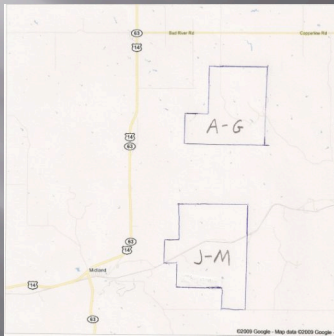

2 BEST & 2 WORST DECISIONS

Kory M Bierle
Madsen Ranch
Midland, SD

Location of Madsen Ranch

Home Place & Lease Place

4 Generations on the Bad River

My Family

Sage, Kruse, & Bailey

Grandma & Grandpa Olson

Olson's Place in the Hills

Calves at Lone Tree Corrals

Working Cattle

Shale Banks on Bad River

Sage's 1st Horse Ride

Had to go to Black Hills to fish